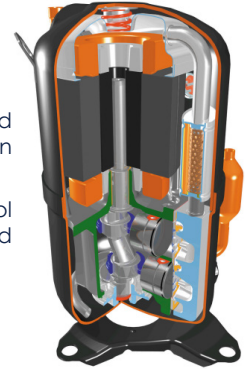

BRISTOL

Our product versatility allows customers to select compressors with the appropriate capacity, SEER, EER, and sound level that best fit rigorous applications in air conditioning, heat pump, geothermal and refrigeration systems.

In keeping with a commitment to deliver environmentally conscious, energy-efficient products, Bristol Compressors International, LLC offers a variety of ozone-friendly refrigerant compressors with fixed- and variable-frequency drive configurations.

Our high-output air conditioning and heat pump compressors feature:

- Efficiency levels from 8.2 to 12.0 at ARI rating conditions.
- Product capacities ranging from 9,000 to 287,400 BTU/H - the widest range of hermetic air conditioning compressors available from one source today.